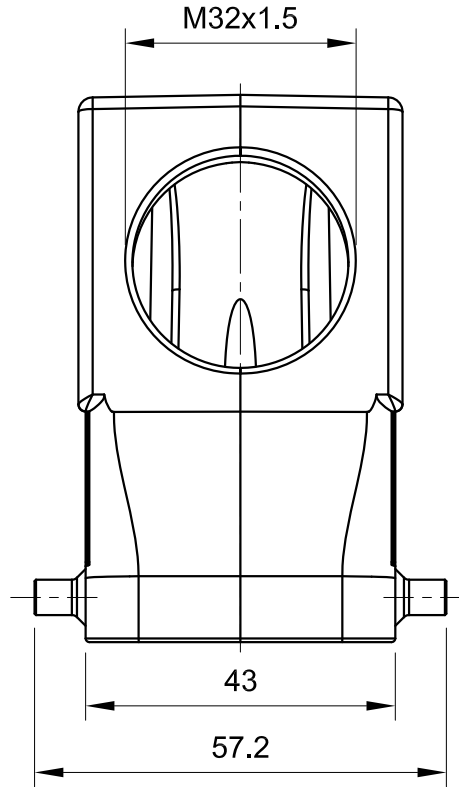

B

B

C

C

D

D

 All Dimensions in mm Original Size DIN A4	Date 2020-07-10	Drawing No. TC9842422	Rev. A00	Scale 1:1
	 InKonn® InKonn (Suzhou) Electric Technology Co.,Ltd.	Part No. 10 11 016 1143	Created by Shuxu Huang	Checked by Yiyi Luo
Type Name HB16-HSE-QB-M32				

1

2

3

4

5

6