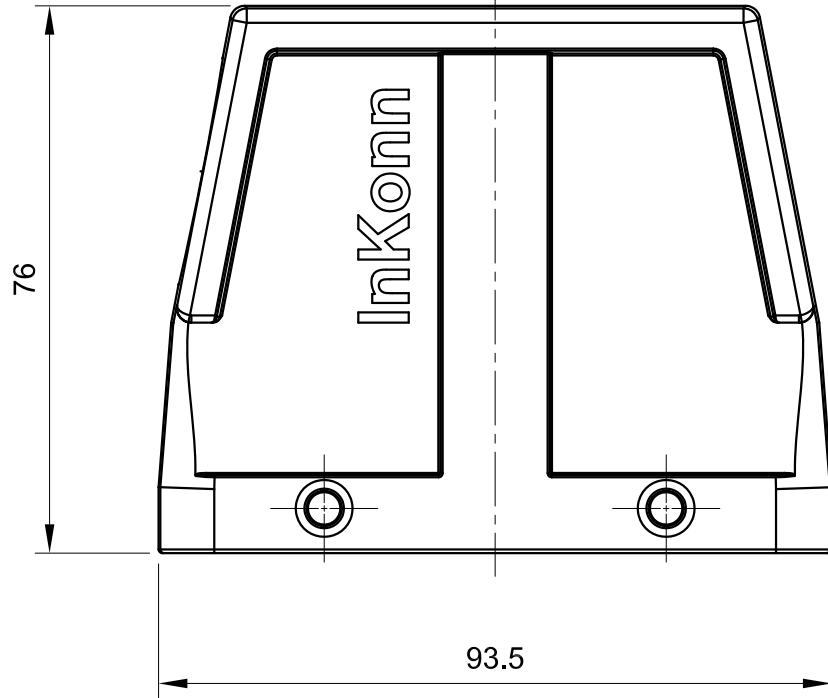

B

B

C

C

D

D

 All Dimensions in mm Original Size DIN A4	Date 2020-07-10	Drawing No. TC9842422	Rev. A00	Scale 1:1
	 InKonn® InKonn (Suzhou) Electric Technology Co.,Ltd.	Part No. 10 11 016 1143	Created by Shuxu Huang	Checked by Yiyi Luo
Type Name HB16-HSE-QB-M32				